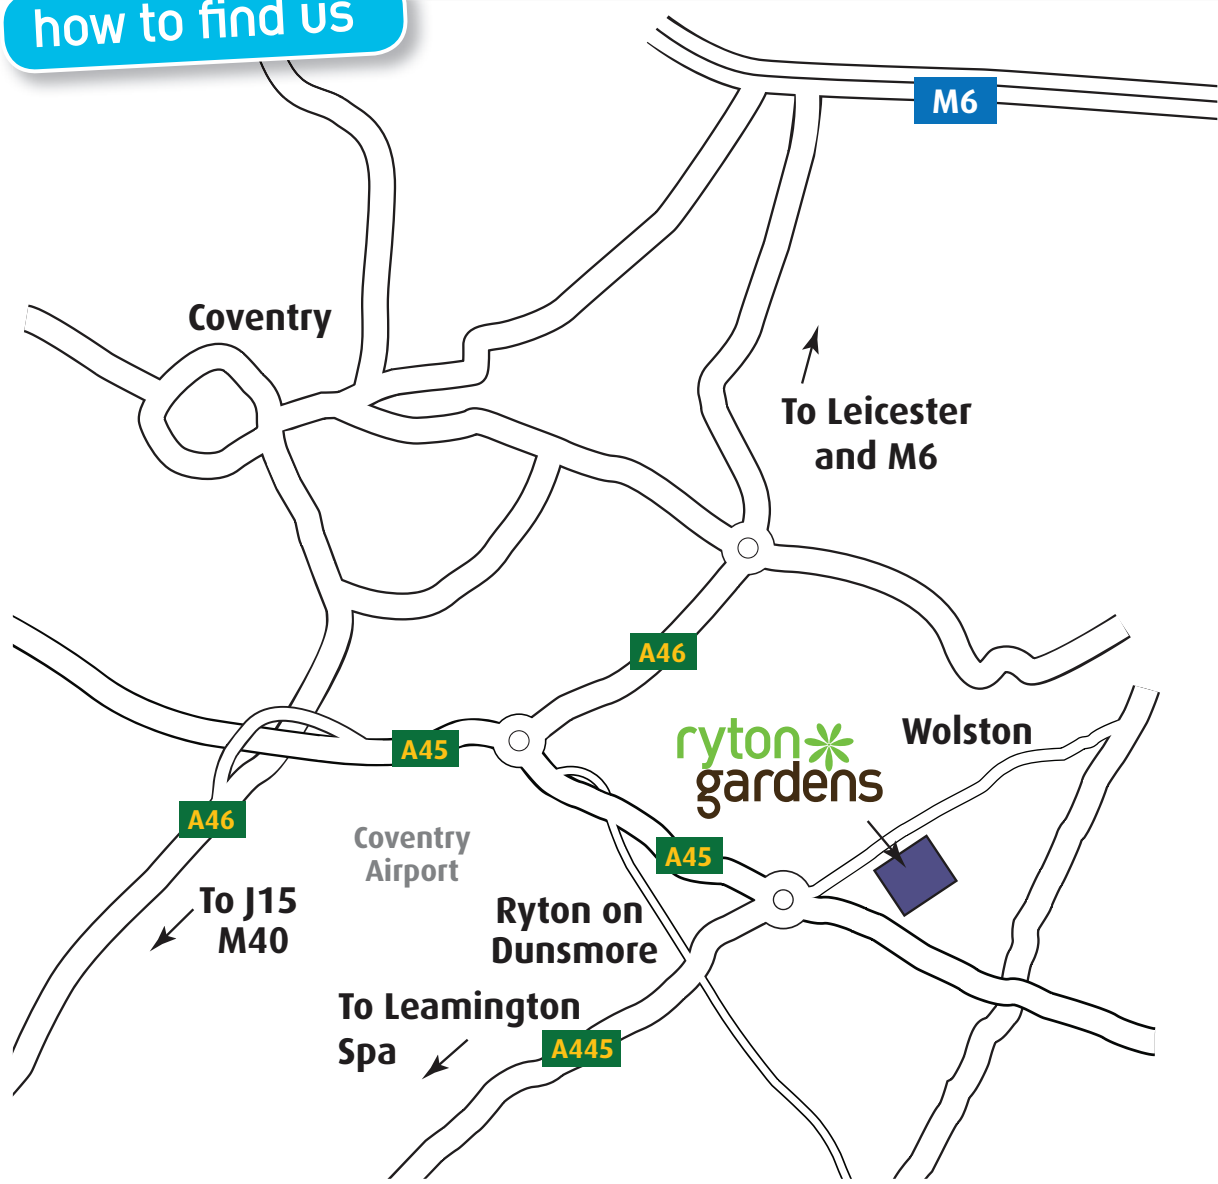

## how to find us

5 miles south east of Coventry, off the A45. 1 mile from Wolston village.  
Look out for the Brown Tourist Signs.

Ryton Gardens, Wolston Lane, Ryton on Dunsmore, Coventry, CV8 3LG.